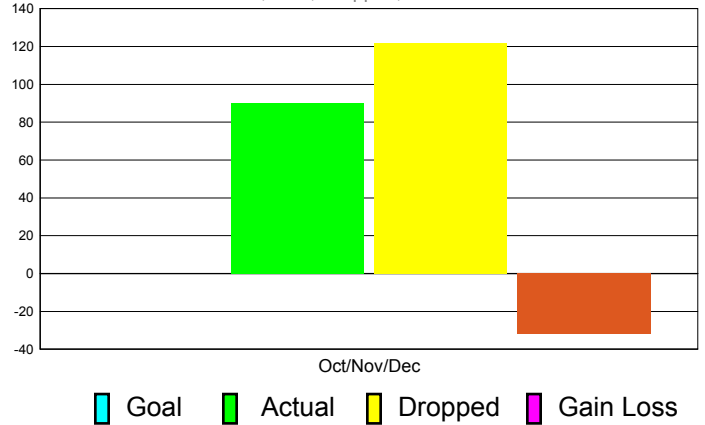

Membership Results 2011-2012

Goal, New, Dropped, Gain/Loss